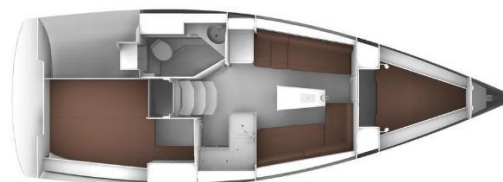

Name	Year	Cabins	Berths	WC	Length	Beam	Depth
Cora	2018	2	4+1	1	9.99	3.42	1.95

Engine	Water Tank	Fuel Tank	Mainsail	Sail Area	Steering Wheel
28 HP	150	150	Furlin	51	2x

Navigation

- Chart Plotter
- Wind Instrument
- Maritime Log
- Sonar
- VHF
- Autopilot
- Sea Charts
- Navigation Tools
- Harbour Guide

Comfort

- Diesel Heater
- Sprayhood
- Stereo
- Shore Power, 220v
- Battery Charger
- Blankets and Pillows
- Gas Stove and Oven
- Fridge
- Kitchen Equipment
- Electric Anchor in bow
- Manual Anchor in stern
- Swimming Platform
- Deck Brush